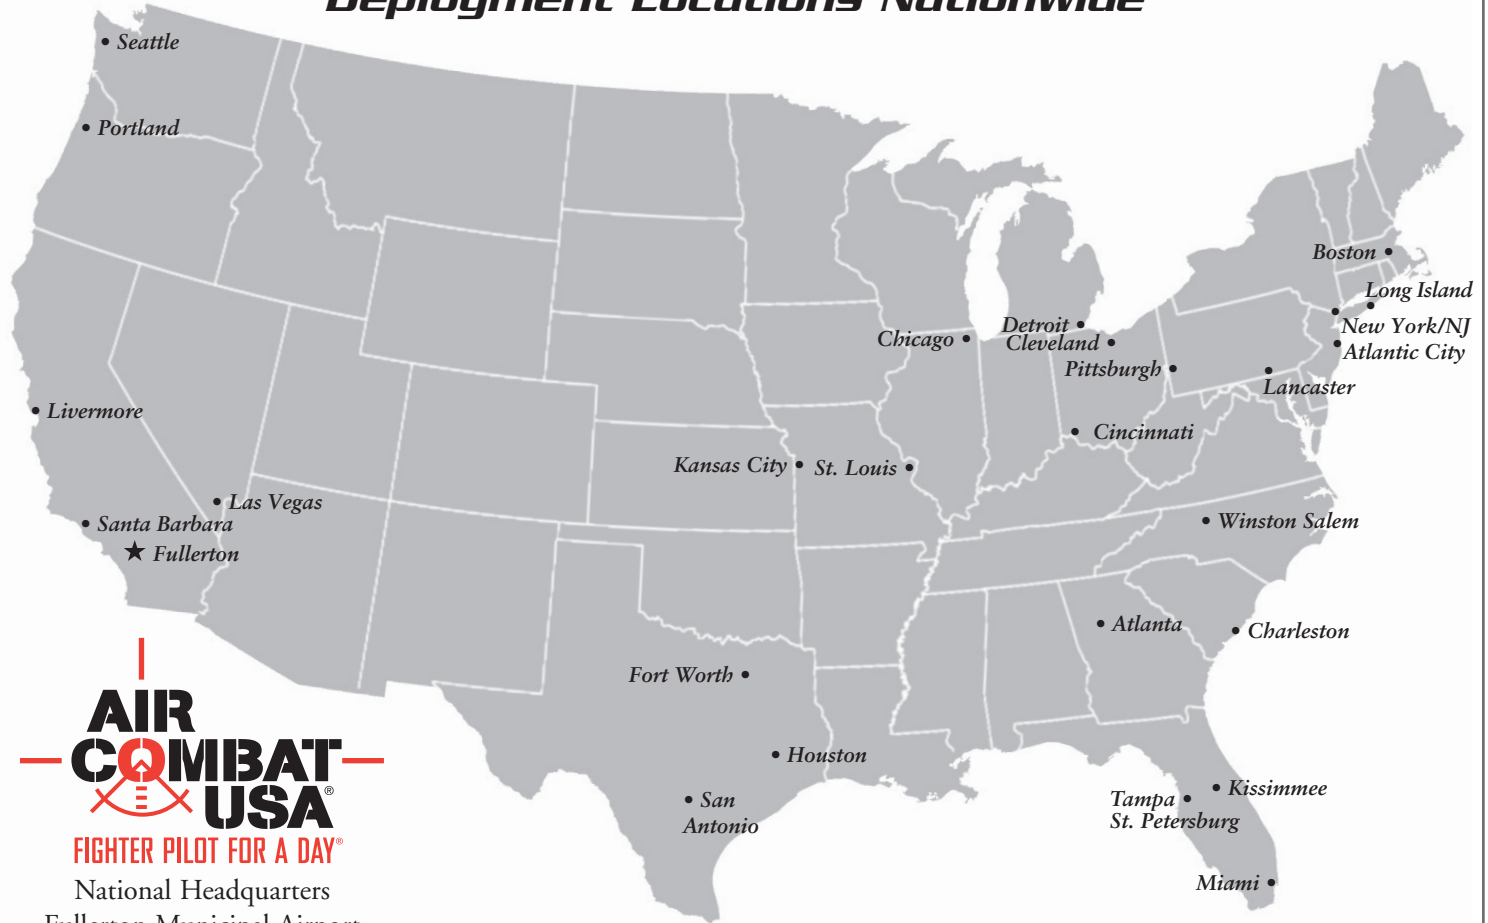

Deployment Locations Nationwide

2012 U.S. Tour

Atlanta, GA Mar 2 - 4 Nov 3 - 5	Detroit, MI Jun 23 - 25 Sep 15 - 17	Kansas City, MO Jul 7 - 9	Livermore, CA Mar 30 - Apr 1 Aug 3 - 5 Oct 12 - 14	Santa Barbara, CA Mar 16 - 18 Sep 14 - 16
Atlantic City, NJ Apr 20 - 22 Aug 4 - 6	Ft. Worth, TX Mar 30 - Apr 1 Oct 12 - 14	Kissimmee, FL Jan 27 - 29 Dec 1 - 3	Long Island, NY May 4 - 6 Aug 18 - 20	Seattle, WA Aug 11 - 26
Boston, MA May 18 - 20 Aug 24 - 26	Fullerton, CA Jan 6 - 31 Feb 1 - 29 Mar 1 - 31 Apr 1 - 5 Apr 10 - 30 May 1 - 25 June 1 - 30 July 5 - 31 Aug 1 - 9 Sept 7 - 30 Oct 1 - 31 Nov 1 - 20 Dec 1 - 21	Lancaster, PA Apr 14 - 16 Jul 27 - 29	Miami, FL Feb 10 - 12 Dec 7 - 9	St. Louis, MO Oct 6 - 8
Charleston, SC Feb 25 - 27 Nov 16 - 18	Las Vegas, NV Jan 13 - 15 Jan 27 - 29 Feb 10 - 12 Feb 24 - 26 Mar 9 - 11 Mar 23 - 25 Apr 13 - 15 Apr 27 - 29 May 18 - 20 Oct 5 - 7 Oct 19 - 21 Nov 2 - 4 Nov 16 - 18 Nov 30 - Dec 2 Dec 14 - 16	New York/New Jersey Apr 28 - 30 Aug 10 - 12	Pittsburgh, PA Jul 21 - 23	Tampa/ St. Petersburg, FL Jan 21 - 23
Chicago, IL Jun 29 - July 1 Sep 21 - 23	Houston, TX Mar 17 - 19 Oct 19 - 21	Portland, OR Aug 7 - 9	San Antonio, TX Mar 23 - 25	Winston-Salem, NC Nov 9 - 11
Cincinnati, OH Jul 13 - 15				
Cleveland, OH Jun 8 - 10				